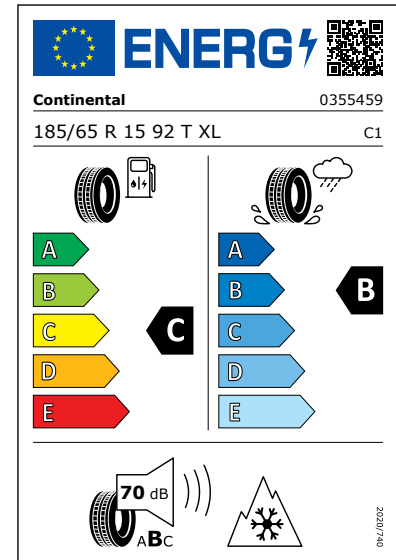

Infotainment

MENU

HOME

🔍

📶

🔋

10:47

cell 3G